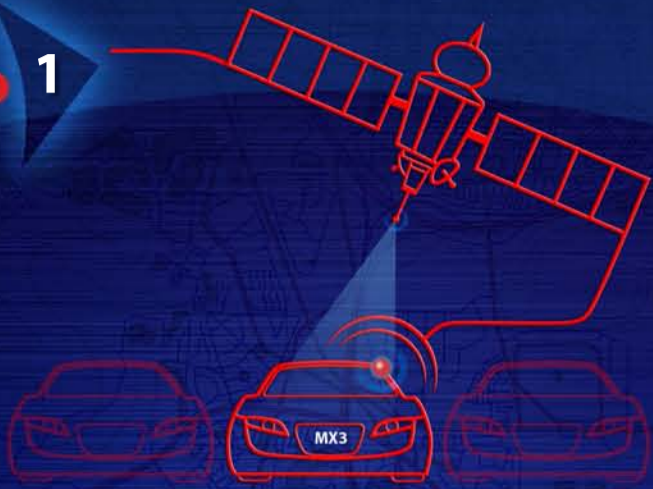

ROADSIDE ASSISTANCE

1

Install a Matrix MX3 unit to your vehicle for PEACE OF MIND ALONG EVERY JOURNEY

2

Update your medical and emergency contact details

PEACE OF MIND

With Matrix right by your side, any journey can be travelled with confidence and peace of mind, should misfortune find you, help is on the way.

The difference when travelling with Matrix is emergency assistance on call, to your precise location, with the correct solution to your roadside problem.

Minor delays will be rectified immediately with the change of a tyre, a top up of your tank or retrieving those keys accidentally locked in your vehicle after a pit stop – mistakes happen but Matrix will set it right.