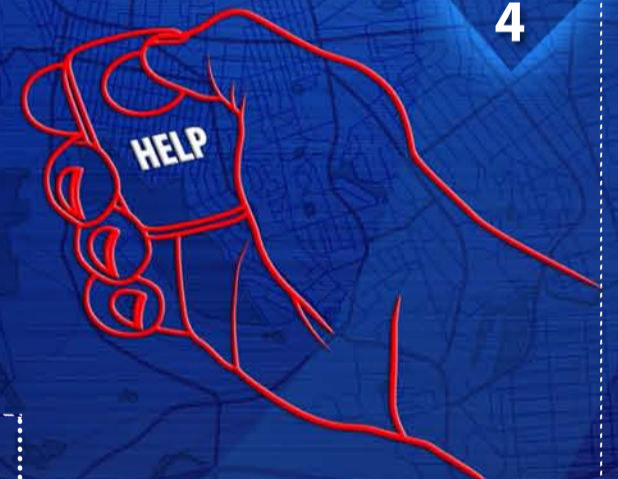

ROADSIDE ASSISTANCE

1

Install a Matrix MX3 unit to your vehicle for PEACE OF MIND ALONG EVERY JOURNEY

2

Update your medical and emergency contact details

PEACE OF MIND

With Matrix right by your side, any journey can be travelled with confidence and peace of mind, should misfortune find you, help is on the way.

HELP

More complicated matters will be dealt with and if necessary, Matrix will host you and yours in a nearby hotel or arrange alternative transport so your journey can continue.

Matrix, right by your side

3

Experience misfortune?

4

Fortunately help is on the way at the touch of a button

7

Safety you can feel because Matrix is right by your side

The Matrix operator will assess your situation and dispatch the necessary assistance to your GPS coordinates