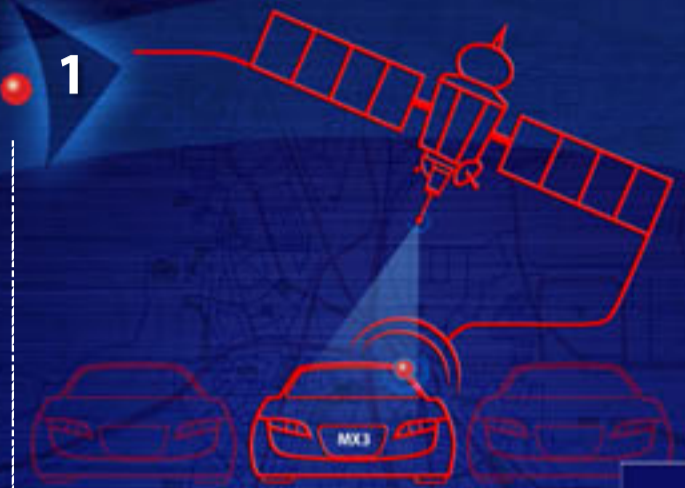

CRASH ALERT

1
Install a Matrix MX3 unit to your vehicle for PEACE OF MIND ALONG EVERY JOURNEY

2
Update your medical and emergency contact details

14 000

Over 14 000 deaths transpire on the roads each year, that's over 150 deaths per 100 000 vehicles.

6
Safety you can feel because Matrix is right by your side

Road travel can often be a dangerous ride so remember to always buckle up, drive defensively and abide by the laws of the road. But however prepared you may be - accidents happen and when they do, **you have the assurance that Matrix is right by your side.**

CRASH ALERT

A crash alert alarm will be sent directly to the Matrix Operations Centre allowing you to focus on your well-being while we manage the crisis; safety you can feel in the moments that matter.

3
In the unfortunate event of a serious accident, a "crash alert" alarm will be received by the Matrix 24/7 Operations Centre

EMERGENCY ASSISTANCE

will be dispatched to your exact location saving minutes to save your life.